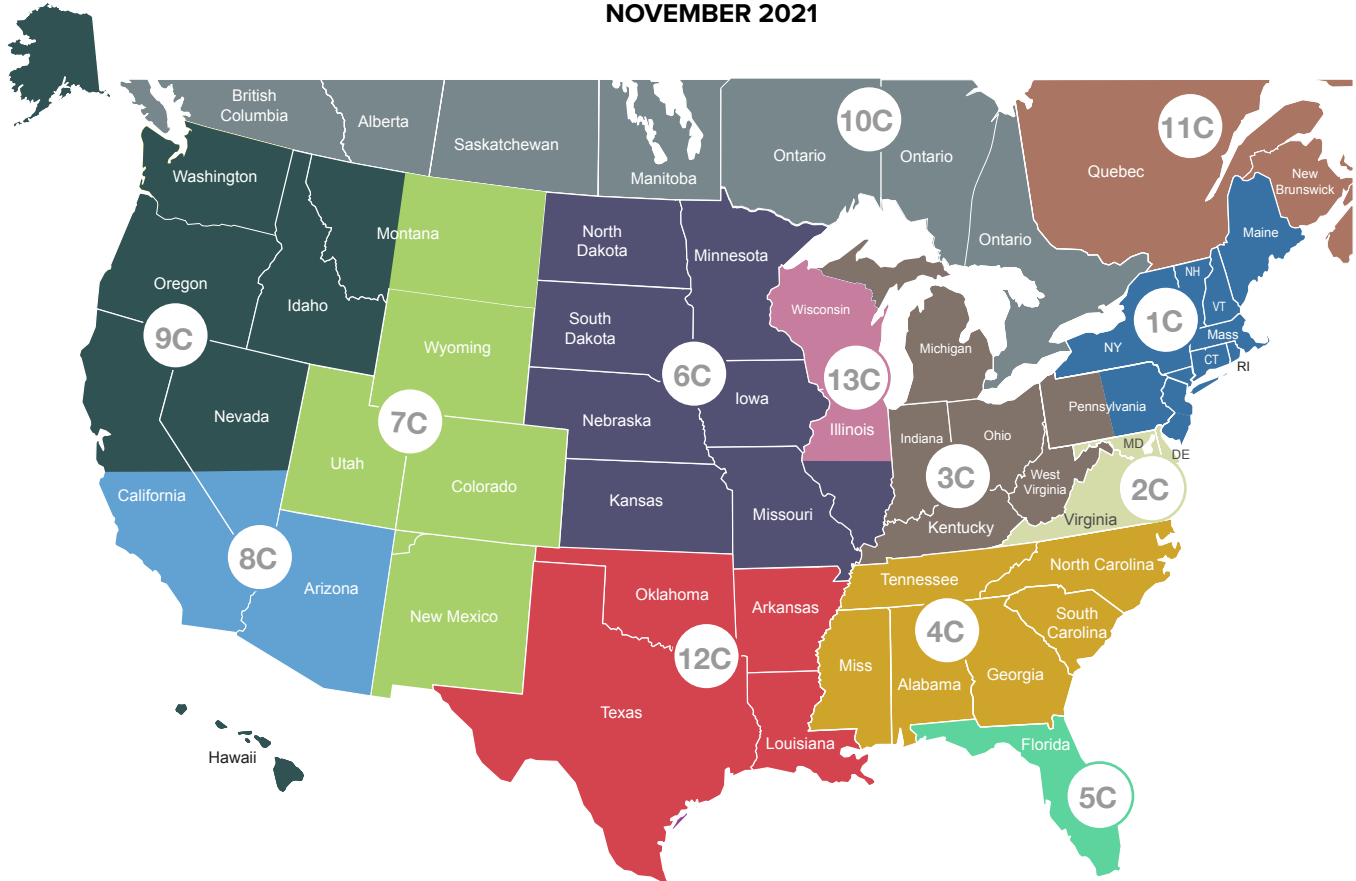

Salamander Designs Commercial Rep Map

NOVEMBER 2021

1C

Sapphire Marketing LLC
201-476-1071
Marcia Swartz
getsupport@sapphiremarketing.com
NY Metro, NJ, Eastern PA, All of New England

2C

Chris Discotto
custom@salamanderdesigns.com
VA, DE, MD, DC

3C

On Line Audio
330-336-7504
Rick Eckman
rick@onlinerep.com
MI, IN, OH, KY, WV, Western PA

4C

HWP Co.
678-866-0511
Marcus Myers
info@hwpc.com
TN, NC, SC, GA, AL, MS

5C

Mainline Marketing
Clinton Muntean
info@mainlinemarketing.com
FL

6C

Bormann Marketing
952-835-9161
sales@bormann.com
IA, MO, KS, NE, SD, ND, MN (Comm)

7C

LXV (Rockies)
303-946-9381
Alex Vargo
alex@lvxmarketing.com
WY, CO, EASTERN MN
801-360-2034
Joseph Ahlman
joseph@lvxmarketing.com
UT, NM

8C

LXV (So Cal)
714-330-0733
Larry Garcia
larry@lvxmarketing.com
Southern CA, AZ
801-360-2034
Michael Colon
michael@lvxmarketing.com
Las Vegas NV

9C

The Farm AV
425-246-9324
Chris Wehba
chris@thefarmav.com

10C

BG Media Solutions Inc.
905-331-7349
Bryan Guidolin
bguidolin@bgmediasolutions.com
Canada (Commercial)

11C

MM Technologie
450-664-6474
Ronnie Forgione
info@mmtechnologie.ca
National Capital Region
QC, NB, NS, PE, NL
321-253-2030

12C

Highway Marketing
972-490-0691
sales@highwaymarketing.com
TX, OK, LA, AR

13C

Audio Biz
815-271-3000
sales@audiobiz.com
Chicago Ill, WI

International Sales
+1-203-550-6400
Paul Sabbah
p.sabbah@salamanderdesigns.com