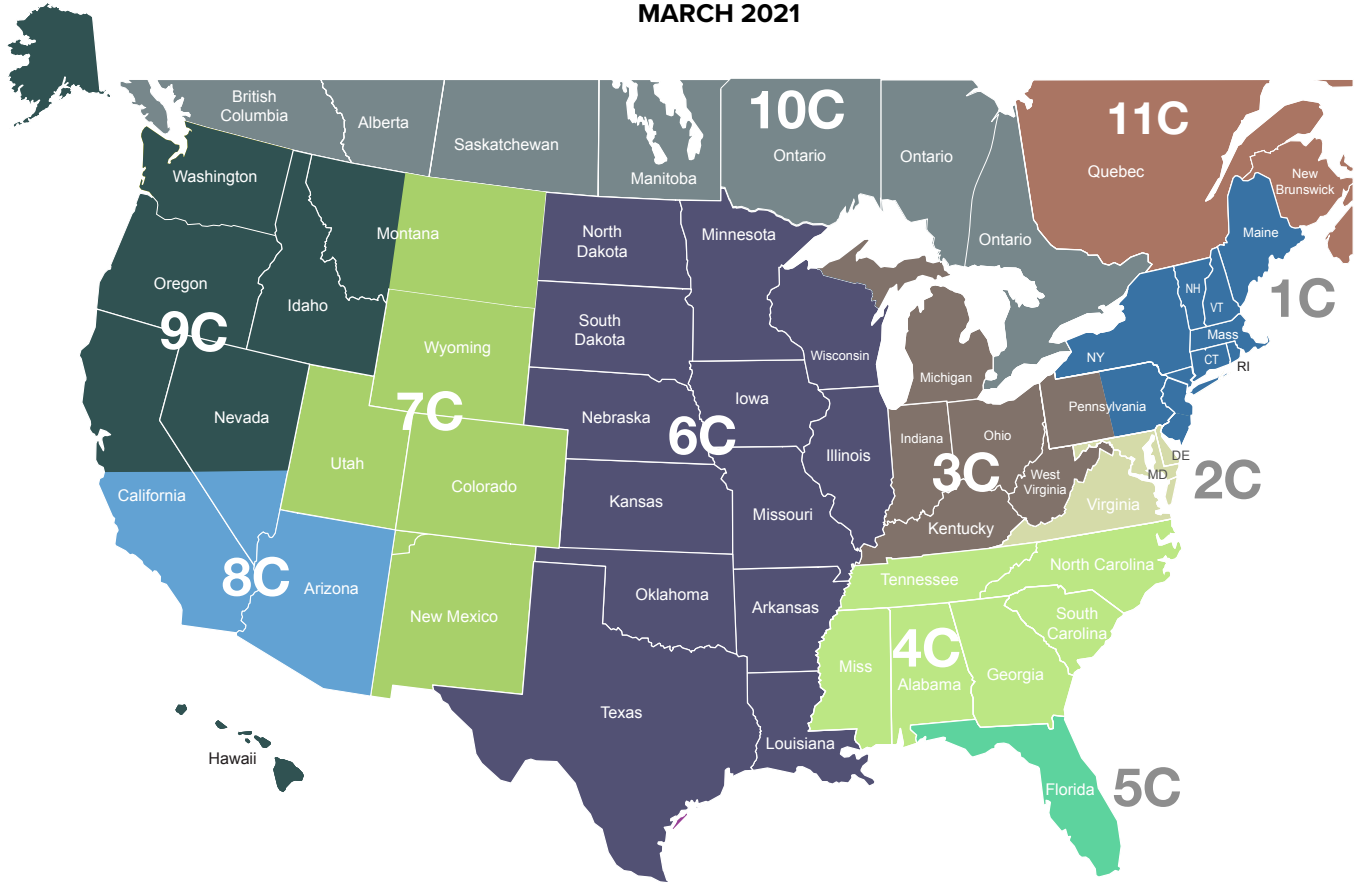

Salamander Designs Commercial Rep Map

MARCH 2021

1C **Sapphire Marketing LLC**
201-476-1071
Marcia Swartz
getsupport@sapphiremarketing.com
NY Metro, NJ, Eastern PA, All of New England

2C **Chris Discotto**
custom@salamanderdesigns.com
VA, DE, MD, DC

3C **On Line Audio**
330-336-7504
Rick Eckman
rick@onlinerep.com
MI, IN, OH, KY, WV, WESTERN PA

4C **HWP Co.**
678-866-0511
Marcus Myers
info@hwpc.com
TN, NC, SC, GA, AL, MS

5C **Mainline Marketing**
Clinton Muntean
info@mainlinemarketing.com
FL

6C **Bormann Marketing**
952-835-9161
sales@bormann.com
TX, OK, AR, LA, IA, MO, KS, NE, SD, ND, MN (Comm)

7C **CET and Associates**
303-758-5530
Adam Owens
adam@cetandassociates.com
UT, WY, CO, NM, EASTERN MN

8C **Alliance AV Group**
Matthew Jensen
714-229-2056
matthew@allianceavgroup.com
SOUTHERN CA, SOUTHERN NV, AZ

9C **The Farm AV**
425-246-9324
Chris Wehba
chris@thefarmav.com

10C **BG Media Solutions Inc.**
905-331-7349
Bryan Guidolin
bguidolin@bgmediasolutions.com
Canada (Commercial)

11C **MM Technologie**
450-664-6474
Ronnie Forgione
info@mmtechnologie.ca
National Capital Region
QC, NB, NS, PE, NL
321-253-2030

International Sales
+1-203-550-6400
Paul Sabbah
p.sabbah@salamanderdesigns.com