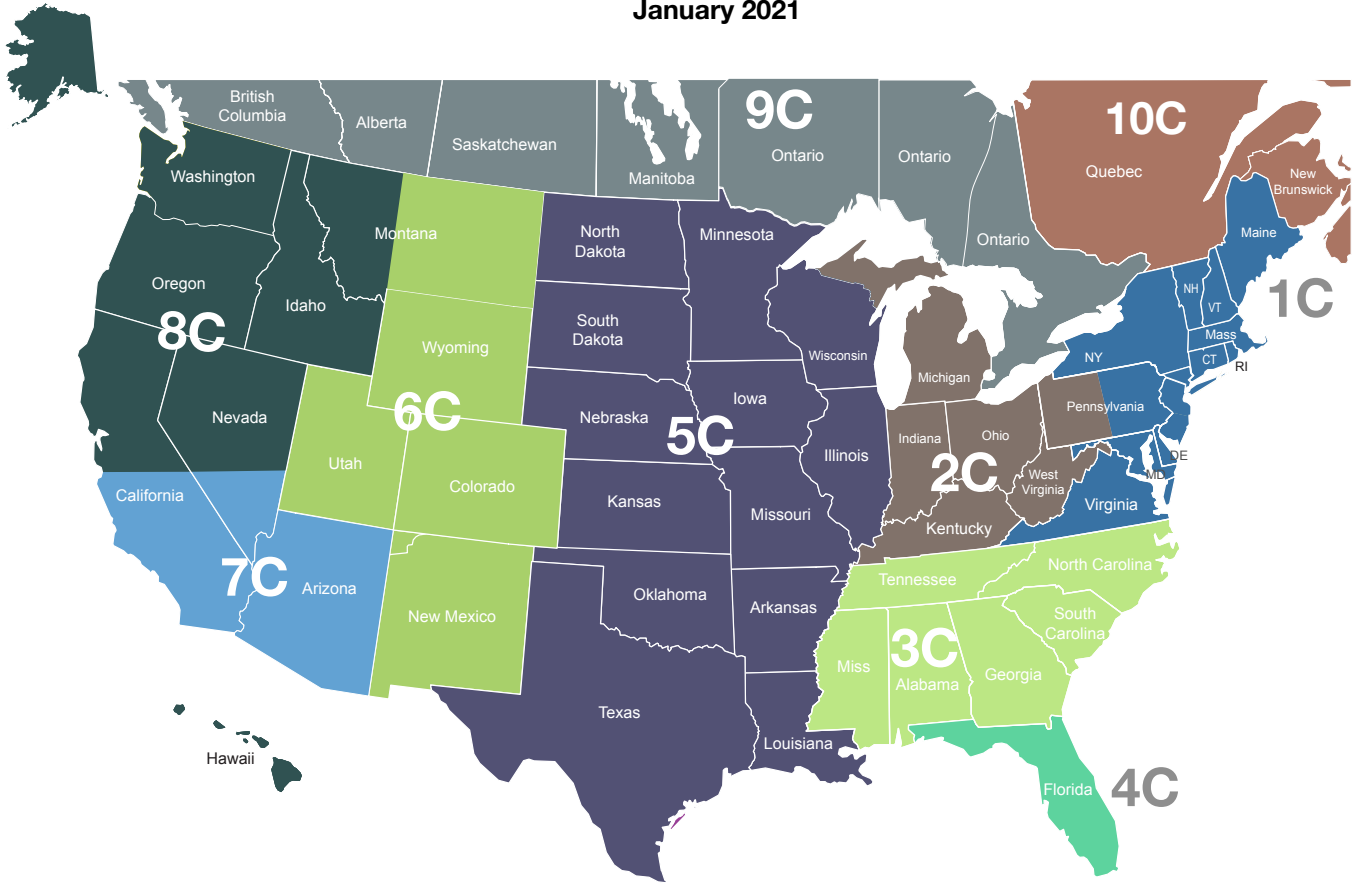

Salamander Designs Commercial Rep Map

January 2021

1C **Sapphire Marketing LLC**
201-476-1071
Marcia Swartz
getsupport@sapphiemarketing.com
NY, NJ, Eastern PA, All of New England, VA, DE, MD, DC

5C **Bormann Marketing**
952-835-9161
sales@bormann.com
TX, OK, AR, LA, IA, MO, KS, NE, SD, ND, MN (Comm)