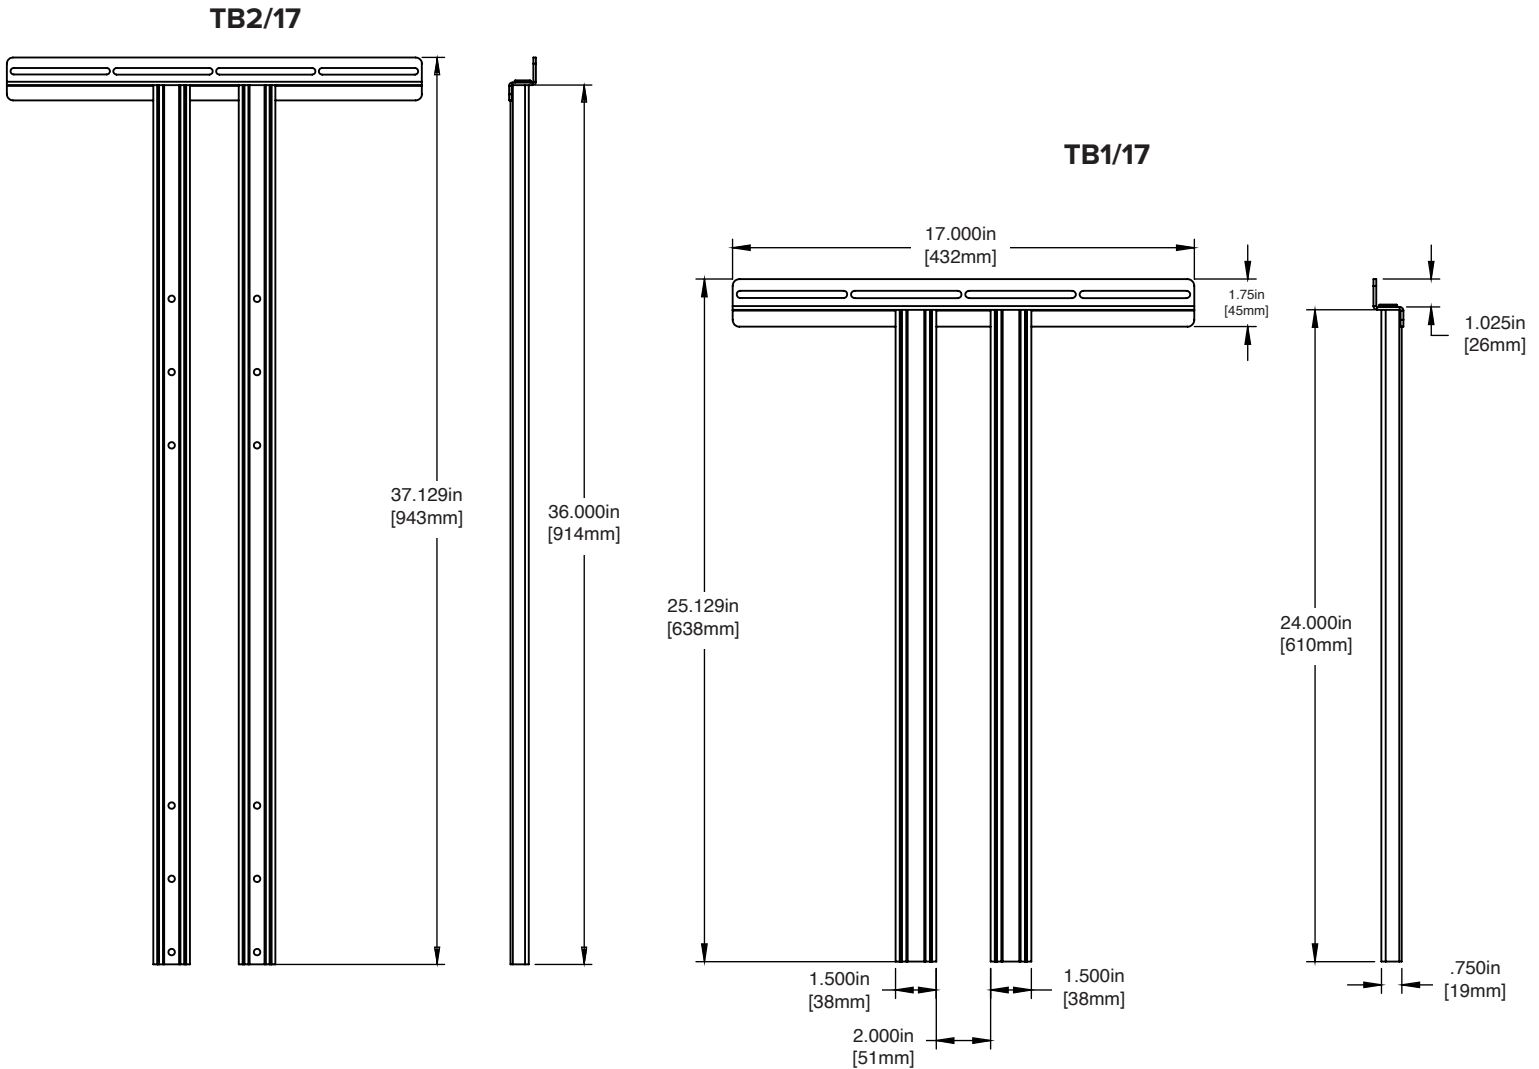

Bring flexibility and finishing touches to every meeting system with Salamander's Tech Brackets. Tech Brackets allow for an integrated camera to be placed above or below the display screen and are fully height adjustable for proper positioning. Tech Brackets adhere to the furniture system and can easily extend out from the display to conference camera and center speakers.

Model	Description	Max reach from centerline of Display Vesa Bracket to Shelf	
		Displays 50" to 70"	Displays 75"+
Compatible with Salamander Cabinets, Strut Wall Series and Unifi Huddle – Customer Installed (SA)			
SA/TB1/12	12"W Tech Bracket 24" Post	22.5	NA
SA/TB2/12	12"W Tech Bracket 36" Post	NA	33.5
Compatible with Salamander Cabinets, Strut Wall Series and Unifi Huddle – Factory Installed (FI)			
FI/TB1/12	12"W Tech Bracket 24" Post	22.5	NA
FI/TB2/12	12"W Tech Bracket 36" Post	NA	33.5
Compatible with FPS Mobile Carts & Wall Stands (FPSA)			
FPSA/TB1/12	12"W Tech Bracket 24" Post	22.5	NA
FPSA/TB2/12	12"W Tech Bracket 36" Post	NA	33.5

Model	Description	Max reach from centerline of Display Vesa Bracket to Shelf	
		Displays 50" to 70"	Displays 75"+
Compatible with Salamander Cabinets, Strut Wall Series and Unifi Huddle – Customer Installed (SA)			
SA/TB1/17	17"W Tech Bracket 24" Post	22.5	NA
SA/TB2/17	17"W Tech Bracket 36" Post	NA	33.5
Compatible with Salamander Cabinets, Strut Wall Series and Unifi Huddle – Factory Installed (FI)			
FI/TB1/17	17"W Tech Bracket 24" Post	22.5	NA
FI/TB2/17	17"W Tech Bracket 36" Post	NA	33.5
Compatible with FPS Mobile Carts & Wall Stands (FPSA)			
FPSA/TB1/17	17"W Tech Bracket 24" Post	22.5	NA
FPSA/TB2/17	17"W Tech Bracket 36" Post	NA	33.5