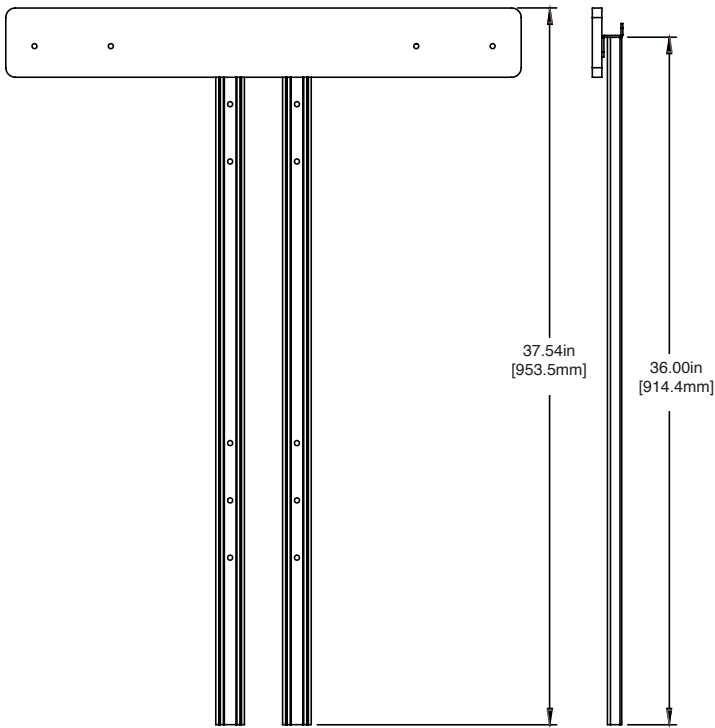

TB2/CFX

SKU	Description	Max reach from centerline of Display Vesa Bracket to Shelf	
		Displays 50" to 70"	Displays 75"+
Compatible with Salamander Cabinets, Strut Wall Series and Unifi Huddle – Customer Installed (SA)			
SA/TB1/CFX	Crestron Flex SB1 Bracket 24" Post	22.5	NA
SA/TB2/CFX	Crestron Flex SB1 Bracket 36" Post	NA	33.5
Compatible with Salamander Cabinets, Strut Wall Series and Unifi Huddle – Factory Installed (FI)			
FI/TB1/CFX	Crestron Flex SB1 Bracket 24" Post	22.5	NA
FI/TB2/CFX	Crestron Flex SB1 Bracket 36" Post	NA	33.5
Compatible with FPS Mobile Carts & Wall Stands (FPSA)			
FPSA/TB1/CFX	Crestron Flex SB1 Bracket 24" Post	22.5	NA
FPSA/TB2/CFX	Crestron Flex SB1 Bracket 36" Post	NA	33.5