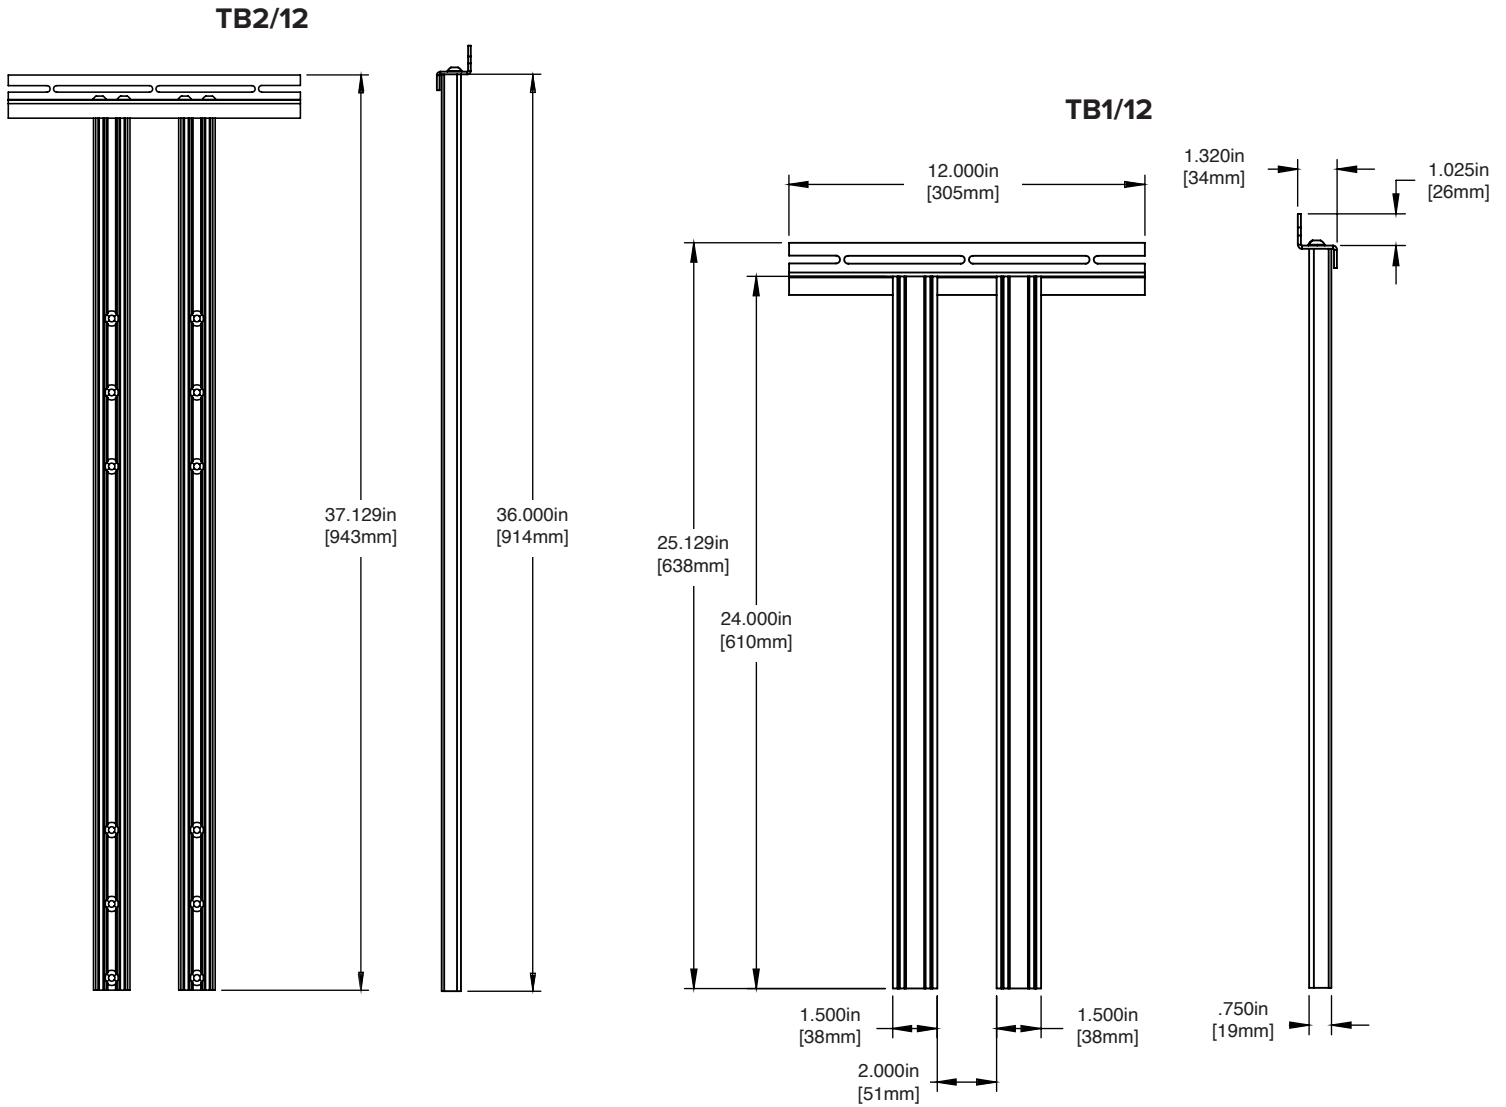

Bring flexibility and finishing touches to every meeting system with Salamander's Tech Brackets. Tech Brackets allow for an integrated camera to be placed above or below the display screen and are fully height adjustable for proper positioning. Tech Brackets adhere to the furniture system and can easily extend out from the display to conference camera and center speakers.

Model	Description	Max reach from centerline of Display Vesa Bracket to Shelf	
		Displays 50" to 70"	Displays 75"+
Compatible with Salamander Cabinets, Strut Wall Series and Unifi Huddle – Customer Installed (SA)			
SA/TB1/12	12"W Tech Bracket 24" Post	22.5	NA
SA/TB2/12	12"W Tech Bracket 36" Post	NA	33.5
Compatible with Salamander Cabinets, Strut Wall Series and Unifi Huddle – Factory Installed (FI)			
FI/TB1/12	12"W Tech Bracket 24" Post	22.5	NA
FI/TB2/12	12"W Tech Bracket 36" Post	NA	33.5
Compatible with FPS Mobile Carts & Wall Stands (FPSA)			
FPSA/TB1/12	12"W Tech Bracket 24" Post	22.5	NA
FPSA/TB2/12	12"W Tech Bracket 36" Post	NA	33.5

Model	Description	Max reach from centerline of Display Vesa Bracket to Shelf	
		Displays 50" to 70"	Displays 75"+
Compatible with Salamander Cabinets, Strut Wall Series and Unifi Huddle – Customer Installed (SA)			
SA/TB1/17	17"W Tech Bracket 24" Post	22.5	NA
SA/TB2/17	17"W Tech Bracket 36" Post	NA	33.5
Compatible with Salamander Cabinets, Strut Wall Series and Unifi Huddle – Factory Installed (FI)			
FI/TB1/17	17"W Tech Bracket 24" Post	22.5	NA
FI/TB2/17	17"W Tech Bracket 36" Post	NA	33.5
Compatible with FPS Mobile Carts & Wall Stands (FPSA)			
FPSA/TB1/17	17"W Tech Bracket 24" Post	22.5	NA
FPSA/TB2/17	17"W Tech Bracket 36" Post	NA	33.5