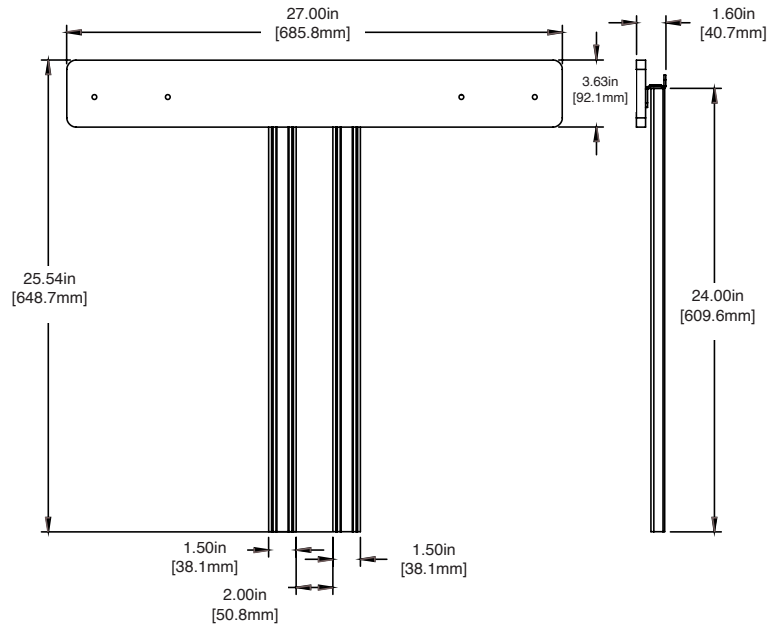

TB1/CFX

SKU	Description	Max reach from centerline of Display Vesa Bracket to Shelf	
		Displays 50" to 70"	Displays 75"+
Compatible with Salamander Cabinets, Strut Wall Series and Unifi Huddle – Customer Installed (SA)			
SA/TB1/CFX	Crestron Flex SB1 Bracket 24" Post	22.5	NA
SA/TB2/CFX	Crestron Flex SB1 Bracket 36" Post	NA	33.5
Compatible with Salamander Cabinets, Strut Wall Series and Unifi Huddle – Factory Installed (FI)			
FI/TB1/CFX	Crestron Flex SB1 Bracket 24" Post	22.5	NA
FI/TB2/CFX	Crestron Flex SB1 Bracket 36" Post	NA	33.5
Compatible with FPS Mobile Carts & Wall Stands (FPSA)			
FPSA/TB1/CFX	Crestron Flex SB1 Bracket 24" Post	22.5	NA
FPSA/TB2/CFX	Crestron Flex SB1 Bracket 36" Post	NA	33.5